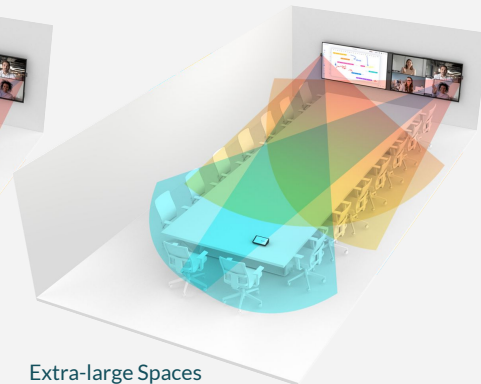

**Extensibility for Larger
Meeting Rooms**

Capture **Every** Nuanced Detail

Room View (Framed participant at 20' from camera)

Traditional Systems

6X Better Clarity at 20' Distance
With DTEN Vue Pro

- AI-assisted technology identifies and dynamically optimizes for up to 6X better clarity at up to 30' distance
- Each participant is captured in crisp resolution, regardless of distance from the front of room system

A Versatile System for a Range of Use Cases

Huddle Spaces
Up to 6 Participants
D7X 75" Shown

Meeting Rooms
Up to 9 Participants
D7X 75" Shown

Boardrooms
Up to 11 Participants
D7X Dual 75" Shown (Vue Pro Included)

Extra-large Spaces
Up to 16 Participants
D7X Dual 75" Shown (Vue Pro Included)

- Multi-lens camera design provides enhanced versatility in covering spaces wide, near and far
- Combined up to 160 degrees of camera coverage, free of “fish-eye” visual distortions of the picture plane

Why DTEN Vue Pro?

Only DTEN Vue:

- Combines 4K cameras with Smart AI to dynamically optimize for every meeting
- Employs multiple lenses to adjust for each individual participant, rather than capturing each participant at the same resolution and viewing angle
- Preserves image fidelity and clarity, whether participants are seated 7', 14' or 30' from the camera
- Provides crisp resolution, free of common “fish-eye” visual distortions
- Eliminates common PTZ camera related problems like drifting video, jerky camera movements or narrow field of focus
- Requires no manual control- AI takes care of everything