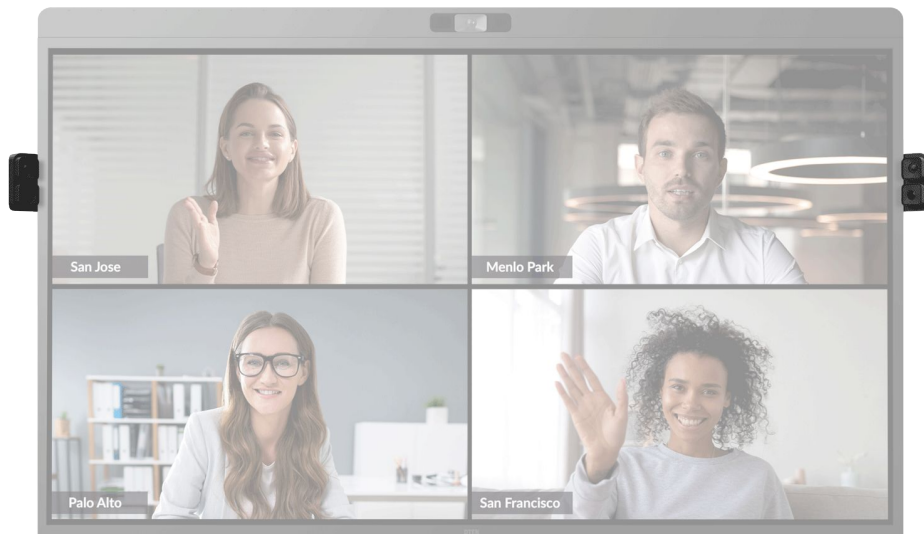

Designed for the **DTEN D7X** Windows Edition

DTEN Vue Pro sets up in minutes by sliding into a secure socket mount on either side of the **D7X 55"/75" Windows Edition**.

Once seated in place, the DTEN Vue will calibrate to the room and is ready for use.

* For earlier DTEN D7X models, the DTEN Vue and DTEN Vue Pro packages include an easy to install mounting bracket with alignment guide.