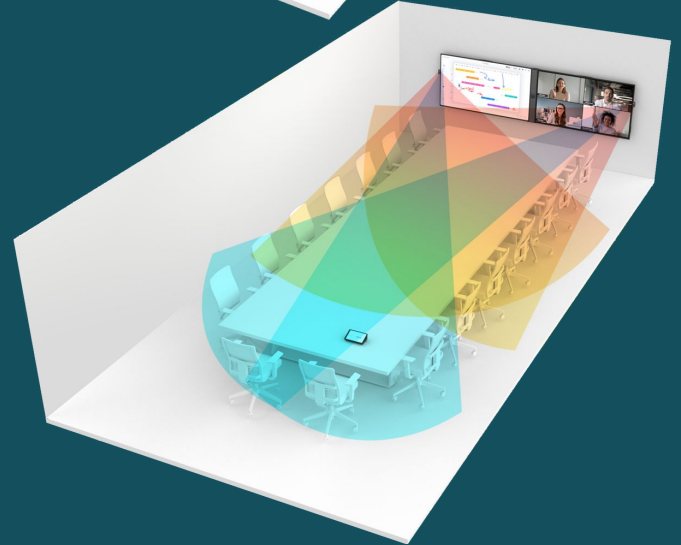

**Extensibility for Larger
Meeting Rooms**

Capture **Every** Nuanced Detail

Room View (Framed participant at 20' from camera)

Traditional Systems

6X Better Clarity at 20' Distance
With DTEN Vue Pro

- AI-assisted technology identifies and dynamically optimizes for up to 6X better clarity at up to 30' distance
- Each participant is captured in crisp resolution, regardless of distance from the front of room system

A Versatile System for a Range of Use Cases

Huddle Spaces
Up to 6 Participants
D7X 75" Shown

Meeting Rooms
Up to 9 Participants
D7X 75" Shown

Boardrooms
Up to 11 Participants
D7X Dual 75" Shown (Vue Pro Included)

Extra-large Spaces
Up to 16 Participants
D7X Dual 75" Shown (Vue Pro Included)

- Multi-lens camera design provides enhanced versatility in covering spaces wide, near and far
- Combined up to 160 degrees of camera coverage, free of “fish-eye” visual distortions of the picture plane

Why DTEN Vue Pro?

Only DTEN Vue:

- Combines 4K cameras with Smart AI to dynamically optimize for every meeting
- Employs multiple lenses to adjust for each individual participant, rather than capturing each participant at the same resolution and viewing angle
- Preserves image fidelity and clarity, whether participants are seated 7', 14' or 30' from the camera
- Provides crisp resolution, free of common “fish-eye” visual distortions
- Eliminates common PTZ camera related problems like drifting video, jerky camera movements or narrow field of focus
- Requires no manual control- AI takes care of everything