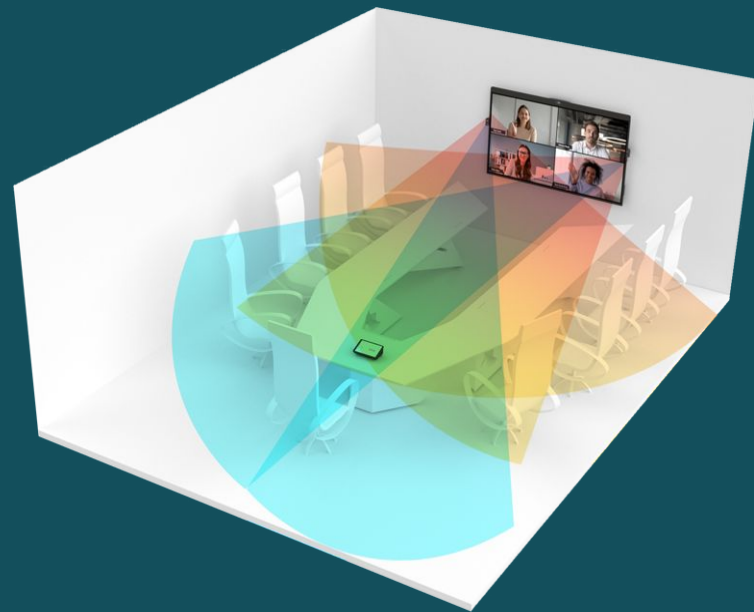

Late for the meeting? DTEN Vue Pro will dynamically adjust to capture new participants on the fly.

- **Comprehensive multi-lens camera system covering spaces wide, near and far.**
- **AI Powered to automatically identify and optimize camera views for each participant.**
- **Capture every participant at an ideal camera angle and in crisp high-resolution.**

Unique in its class, **DTEN Vue Pro** is a set of professional 4K cameras cleverly designed to capture in-room participants *at eye level*.

**Natural Eye-to-Eye
Conversations**

**Maximum Clarity and
Coverage at Distance**

**Extensibility for Larger
Meeting Rooms**

Capture **Every** Nuanced Detail

Room View (Framed participant at 20' from camera)

Traditional Systems

6X Better Clarity at 20' Distance
With DTEN Vue Pro

- AI-assisted technology identifies and dynamically optimizes for up to 6X better clarity at up to 30' distance
- Each participant is captured in crisp resolution, regardless of distance from the front of room system

Why DTEN Vue Pro?

Only DTEN Vue:

- Combines 4K cameras with Smart AI to dynamically optimize for every meeting
- Employs multiple lenses to adjust for each individual participant, rather than capturing each participant at the same resolution and viewing angle
- Preserves image fidelity and clarity, whether participants are seated 7', 14' or 30' from the camera
- Provides crisp resolution, free of common “fish-eye” visual distortions
- Eliminates common PTZ camera related problems like drifting video, jerky camera movements or narrow field of focus
- Requires no manual control- AI takes care of everything