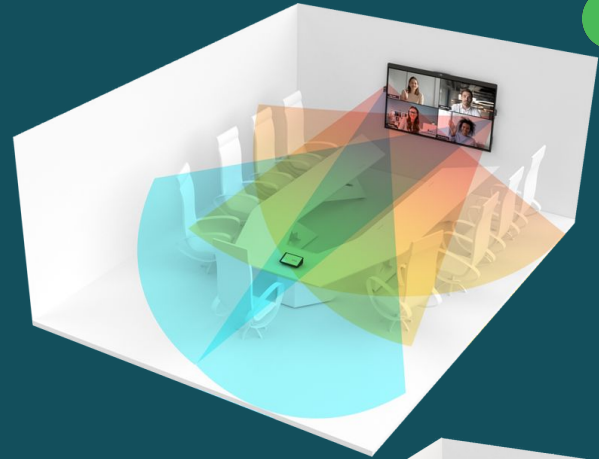

**Extensibility for Larger
Meeting Rooms**

Capture **Every** Nuanced Detail

Room View (Framed participant at 20' from camera)

Traditional Systems

6X Better Clarity at 20' Distance
With DTEN Vue Pro

- AI-assisted technology identifies and dynamically optimizes for up to 6X better clarity at up to 30' distance
- Each participant is captured in crisp resolution, regardless of distance from the front of room system

A Versatile System for a Range of Use Cases

Huddle Spaces
Up to 6 Participants
D7X 75" Shown

Meeting Rooms
Up to 9 Participants
D7X 75" Shown

Boardrooms
Up to 11 Participants
D7X Dual 75" Shown (Vue Pro Included)

Extra-large Spaces
Up to 16 Participants
D7X Dual 75" Shown (Vue Pro Included)

- Multi-lens camera design provides enhanced versatility in covering spaces wide, near and far
- Combined up to 160 degrees of camera coverage, free of “fish-eye” visual distortions of the picture plane

Why DTEN Vue Pro?

Only DTEN Vue:

- Combines 4K cameras with Smart AI to dynamically optimize for every meeting
- Employs multiple lenses to adjust for each individual participant, rather than capturing each participant at the same resolution and viewing angle
- Preserves image fidelity and clarity, whether participants are seated 7', 14' or 30' from the camera
- Provides crisp resolution, free of common “fish-eye” visual distortions
- Eliminates common PTZ camera related problems like drifting video, jerky camera movements or narrow field of focus
- Requires no manual control- AI takes care of everything