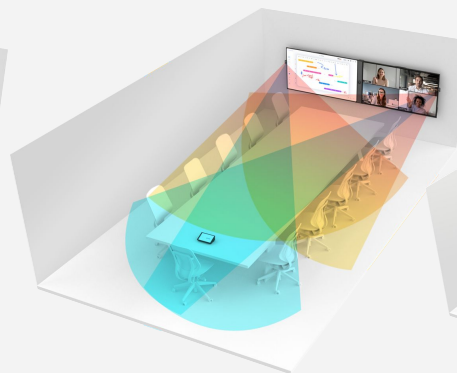

**Extensibility for Larger
Meeting Rooms**

Capture **Every** Nuanced Detail

Room View (Framed participant at 20' from camera)

Traditional Systems

6X Better Clarity at 20' Distance
With DTEN Vue Pro

- AI-assisted technology identifies and dynamically optimizes for up to 6X better clarity at up to 30' distance
- Each participant is captured in crisp resolution, regardless of distance from the front of room system

A Versatile System for a Range of Use Cases

Huddle Spaces
Up to 6 Participants
D7X 75" Shown

Meeting Rooms
Up to 9 Participants
D7X 75" Shown

Boardrooms
Up to 11 Participants
D7X Dual 75" Shown (Vue Pro Included)

Extra-large Spaces
Up to 16 Participants
D7X Dual 75" Shown (Vue Pro Included)

- Multi-lens camera design provides enhanced versatility in covering spaces wide, near and far
- Combined up to 160 degrees of camera coverage, free of “fish-eye” visual distortions of the picture plane

Why DTEN Vue Pro?

Only DTEN Vue:

- Combines 4K cameras with Smart AI to dynamically optimize for every meeting
- Employs multiple lenses to adjust for each individual participant, rather than capturing each participant at the same resolution and viewing angle
- Preserves image fidelity and clarity, whether participants are seated 7', 14' or 30' from the camera
- Provides crisp resolution, free of common “fish-eye” visual distortions
- Eliminates common PTZ camera related problems like drifting video, jerky camera movements or narrow field of focus
- Requires no manual control- AI takes care of everything