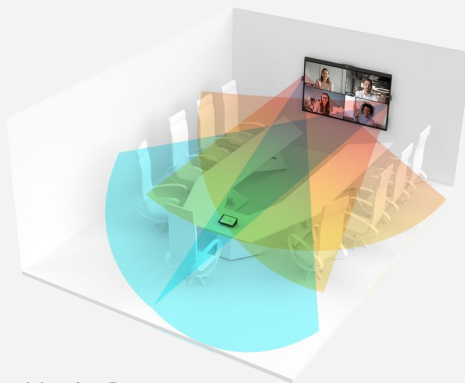

**Extensibility for Larger
Meeting Rooms**

Capture **Every** Nuanced Detail

Room View (Framed participant at 20' from camera)

Traditional Systems

6X Better Clarity at 20' Distance
With DTEN Vue Pro

- AI-assisted technology identifies and dynamically optimizes for up to 6X better clarity at up to 30' distance
- Each participant is captured in crisp resolution, regardless of distance from the front of room system

A Versatile System for a Range of Use Cases

Huddle Spaces
Up to 6 Participants
D7X 75" Shown

Meeting Rooms
Up to 9 Participants
D7X 75" Shown

Boardrooms
Up to 11 Participants
D7X Dual 75" Shown (Vue Pro Included)

Extra-large Spaces
Up to 16 Participants
D7X Dual 75" Shown (Vue Pro Included)

- Multi-lens camera design provides enhanced versatility in covering spaces wide, near and far
- Combined up to 160 degrees of camera coverage, free of “fish-eye” visual distortions of the picture plane

Why DTEN Vue Pro?

Only DTEN Vue:

- Combines 4K cameras with Smart AI to dynamically optimize for every meeting
- Employs multiple lenses to adjust for each individual participant, rather than capturing each participant at the same resolution and viewing angle
- Preserves image fidelity and clarity, whether participants are seated 7', 14' or 30' from the camera
- Provides crisp resolution, free of common “fish-eye” visual distortions
- Eliminates common PTZ camera related problems like drifting video, jerky camera movements or narrow field of focus
- Requires no manual control- AI takes care of everything