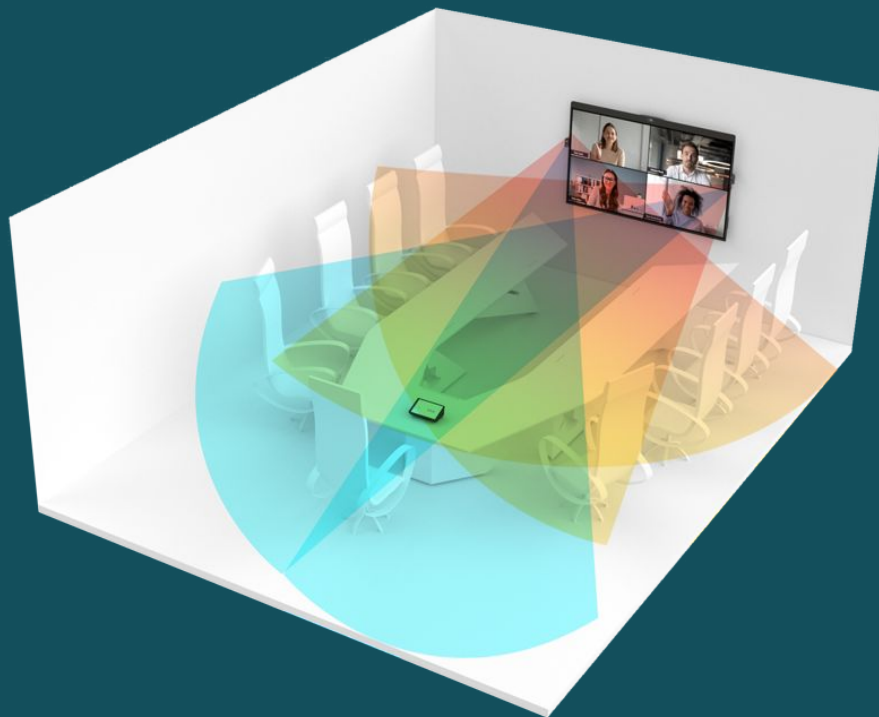

DTEN Vue Pro

Smart Camera System

New Solution Introduction

Patent Application Number 17/994,634