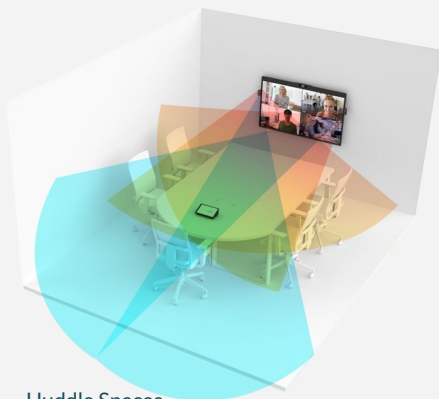

**Extensibility for Larger
Meeting Rooms**

Capture **Every** Nuanced Detail

Room View (Framed participant at 20' from camera)

Traditional Systems

6X Better Clarity at 20' Distance
With DTEN Vue Pro

- AI-assisted technology identifies and dynamically optimizes for up to 6X better clarity at up to 30' distance
- Each participant is captured in crisp resolution, regardless of distance from the front of room system

A Versatile System for a Range of Use Cases

Huddle Spaces
Up to 6 Participants
D7X 75" Shown

Meeting Rooms
Up to 9 Participants
D7X 75" Shown

Boardrooms
Up to 11 Participants
D7X Dual 75" Shown (Vue Pro Included)

Extra-large Spaces
Up to 16 Participants
D7X Dual 75" Shown (Vue Pro Included)

- Multi-lens camera design provides enhanced versatility in covering spaces wide, near and far
- Combined up to 160 degrees of camera coverage, free of “fish-eye” visual distortions of the picture plane

Why DTEN Vue Pro?

Only DTEN Vue:

- Combines 4K cameras with Smart AI to dynamically optimize for every meeting
- Employs multiple lenses to adjust for each individual participant, rather than capturing each participant at the same resolution and viewing angle
- Preserves image fidelity and clarity, whether participants are seated 7', 14' or 30' from the camera
- Provides crisp resolution, free of common “fish-eye” visual distortions
- Eliminates common PTZ camera related problems like drifting video, jerky camera movements or narrow field of focus
- Requires no manual control- AI takes care of everything