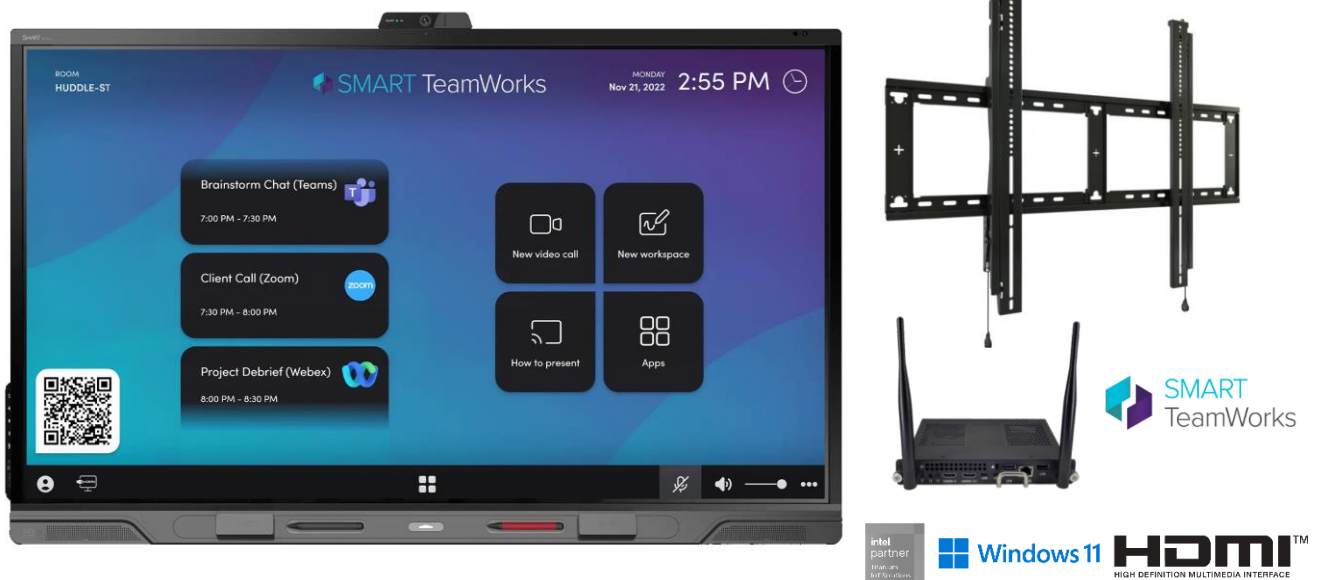

## SMART Collaboration Hub

The SMART Collaboration Hub is all-in-one performance display that offers a seamless interactive meeting experience. It is your modern meeting solution for hybrid collaboration, available in 65", 75" & 86".

Combined with SMART TeamWorks collaboration software the experience is an end-to-end meeting solution that is designed for fast, flexible and limitless connectivity, collaboration and engagement. Share screens, access personal cloud storage, open a collaborative whiteboard, and launch meetings faster with one touch, all from the home screen. Native integration with Zoom, Microsoft Teams, and Webex. Join your meetings with ease.

The QR code quick-join for apps allows users to join meetings or workspaces instantly and effortlessly using their device camera.

### Hub components:

- SMART QX Pro interactive 4K Ultra HD display (65", 75" & 86")
- Ultra HD Camera with a wide 120° field of view
- Embedded mic array in bezel
- 2 x 20W speaker and 15W subwoofer
- SMART Open Pluggable Specification (OPS) PC module. Windows 11 Pro, Intel Core i7 processor.
- SMART TeamWorks collaboration software
- Chief wall mount bracket
- Optional trolley stand
- 5 year display warranty